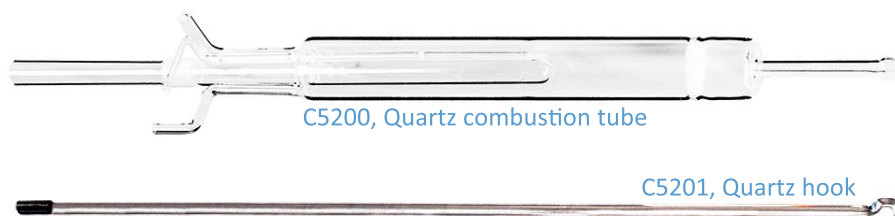

Products for Metrohm® 930 CIC

For S and Halogen (Cl, Br, I, F) in low ppm concentration determinations

The range for Metrohm® 930 Combustion Ion Chromatography analysers, includes a quartz combustion tube (C5200), a quartz hook (C5201) for the Auto Boat Drive, and quartz or ceramic sample boats (C8133 and C8134). The parts are all for use in the combustion unit, which is manufactured by Analytik Jena®, and integrated into the Metrohm® CIC.

EMAL Part no	Description	OEM part no
C5200	Quartz combustion tube CIC Metrohm	6.7301.000
C5201	Quartz hook for ABD CIC Metrohm	6.7301.110
C8133	Quartz boat 40 x 9mm 402-889.674 pack of 10	6.7302.100
C8134	Ceramic (Aluminium oxide) boat for sample injection in combustion module pack of 10	6.7302.130
B1208	Silica (Quartz) wool very fine 10g	6.7302.120

C8133, Quartz boat 40 x 9mm

C8134, Ceramic boat

Pyrohydrolytic Combustion Ion Chromatography (CIC) extends the range of automated ion chromatography to all kinds of combustible samples.

In CIC, samples are digested by pyrohydrolysis in an oven unit. The resulting gaseous compounds are passed into an absorption solution, which is transferred to an ion chromatograph for subsequent injection and analysis. CIC is an extremely useful method to determine various halogens and sulfur in matrices ranging from solids to viscous, liquid, and gaseous samples.